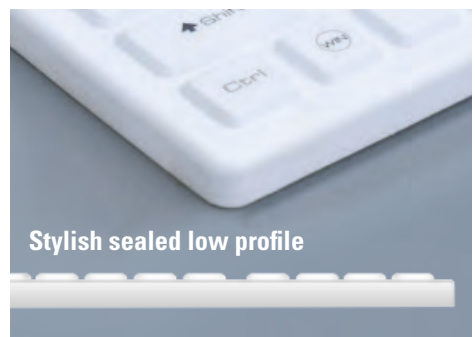

Sani-Type

Good Tactile Feel
Single or Double
Gloved

Quality

Exceptional
Value

D Cool Keyboard Details

MAN & MACHINE

Fully sealed silicone skin

Standard backlight features two levels of illumination

Hygienic White shows bioburden

Stylish sealed low profile

Features

- Sealed, waterproof, immersible
- Locking keys lock for workstation disinfection
- Cleans with 1-10 bleach solution or any EPA-certified disinfectant
- Good tactile feedback
- No moving parts, no mechanical failure
- Standard key pitch
- 1-year ltd. warranty