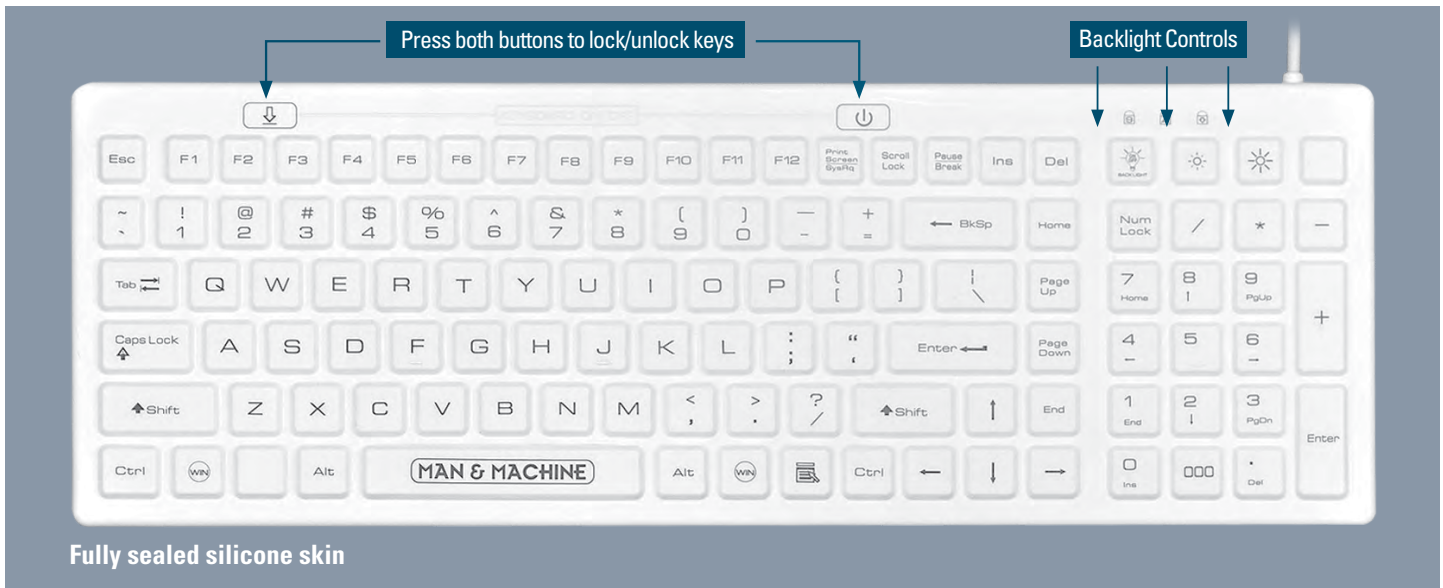

MAN & MACHINE

D Cool

Sealed Backlit Typing Solution

Featuring

Lockable

Wash Without
Disconnecting

Washable

Withstands 1:10
Bleach Solution

Sani-Type

Good Tactile Feel
Single or Double
Gloved

Quality

Exceptional
Value

D Cool Keyboard Details

MAN & MACHINE

Fully sealed silicone skin

Standard backlight features two levels of illumination

Hygienic White shows bioburden

Stylish sealed low profile

Features

- Sealed, waterproof, immersible
- Locking keys lock for workstation disinfection
- Cleans with 1-10 bleach solution or any EPA-certified disinfectant
- Good tactile feedback
- No moving parts, no mechanical failure
- Standard key pitch
- 1-year ltd. warranty

Specifications

- IP 67
- Color: White/Black
- Size: 15 x 5.1 x .4 in (380 x 130 x 11 mm)
- Weight: 1.28 lbs (580 g)
- Cable length: 70.8 in (1.8 m)
- Storage temperature: -4° to 158° F (-20° to 70° C)
- Operating temperature: 32° to 158° F (0° - 70° C)
- Power consumption: 5V/26mA
150mA (backlighted)
- Platform Win, MAC
- Connection USB
- Number of keys 110
- Switch rating 2 million